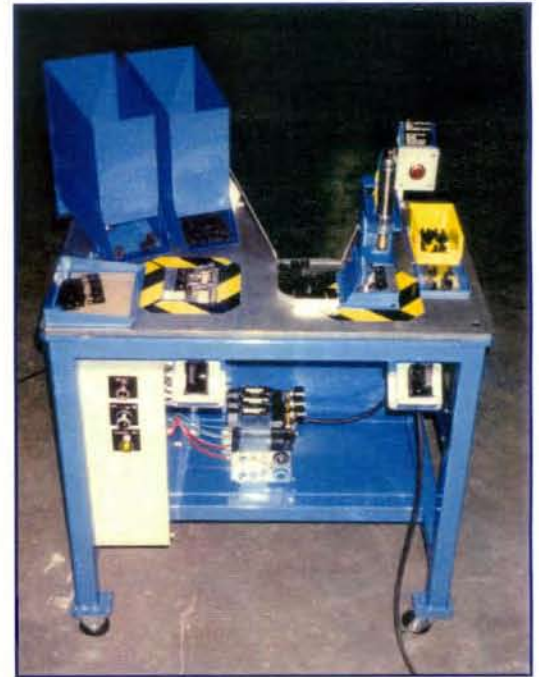

Wash Cell

Insertion

Nozzle Insertion

Laser Welder Enclosure

Grommet Assembly Fixture

Sunroof Cutout Machine

3 Station Shuttle Press

2293 WERTH ROAD
ALPENA, MI 49707
PHONE: (989) 356-1433
FAX: (989) 356-6446